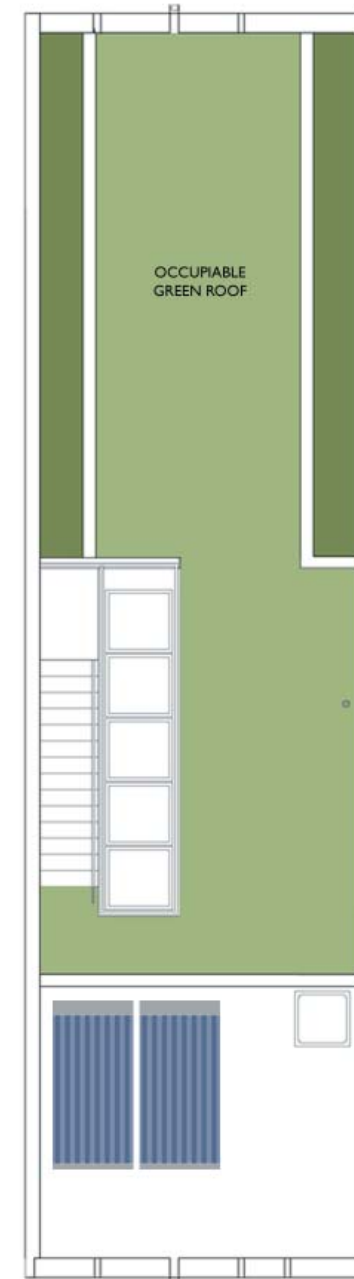

## UNIT 5,6,7,8: 2255 sqft

2ND LEVEL

3RD LEVEL

ROOF LEVEL